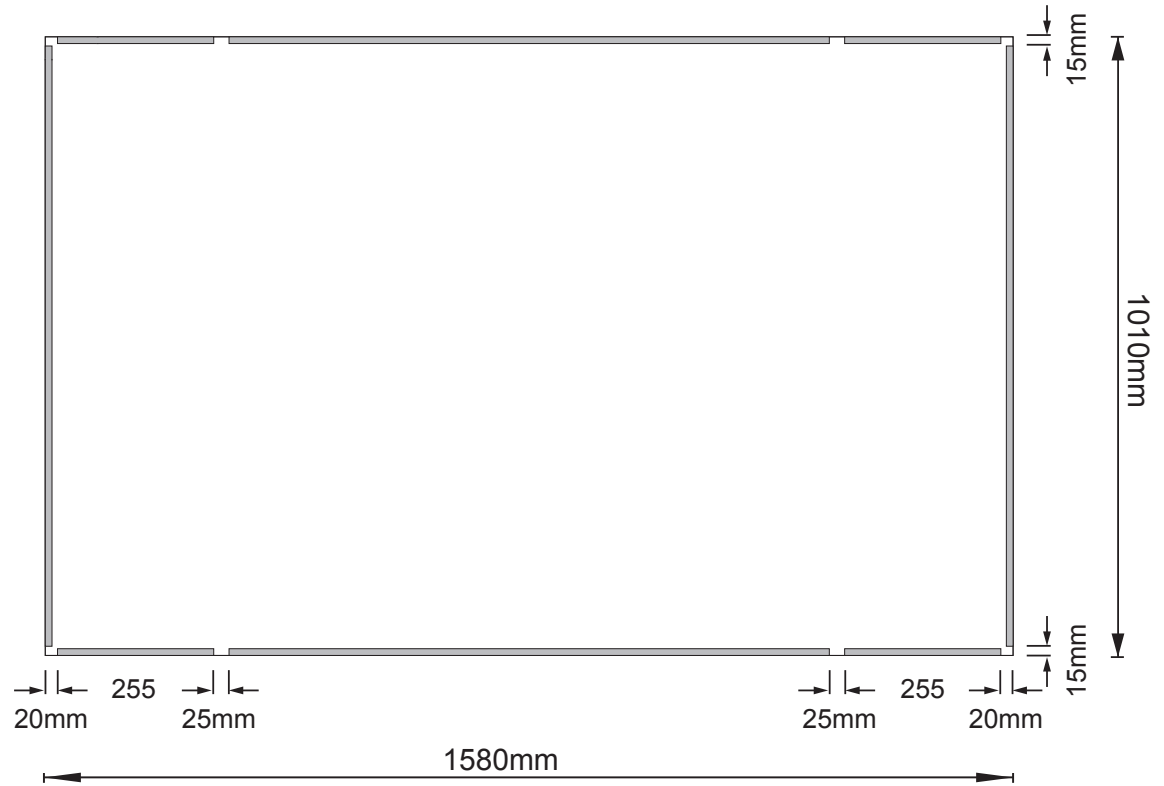

EDGE 1x1 Counter

Front View - Stand Size

Top View - Stand Size

Panel Size

 11mm Strap