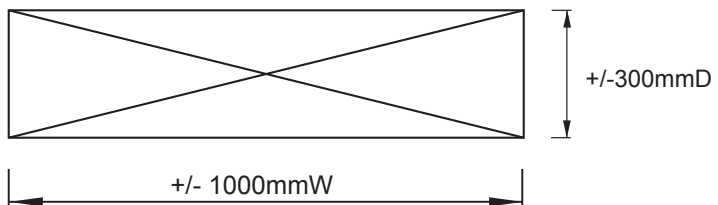

EDGE 1x1 Counter

Front View - Stand Size

Top View - Stand Size

Panel Size

 11mm Strap