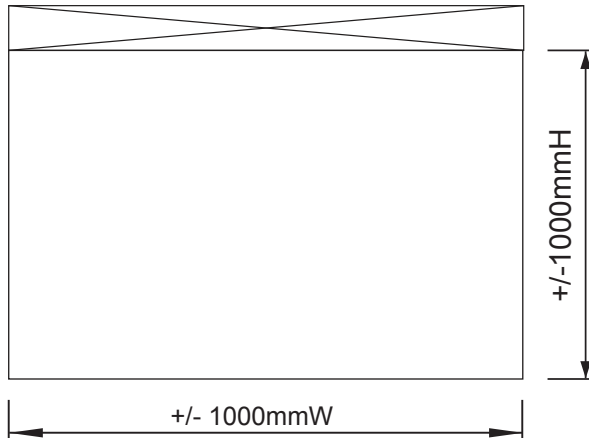

EDGE 1x1 Counter

Front View - Stand Size

Top View - Stand Size

Panel Size

 11mm Strap