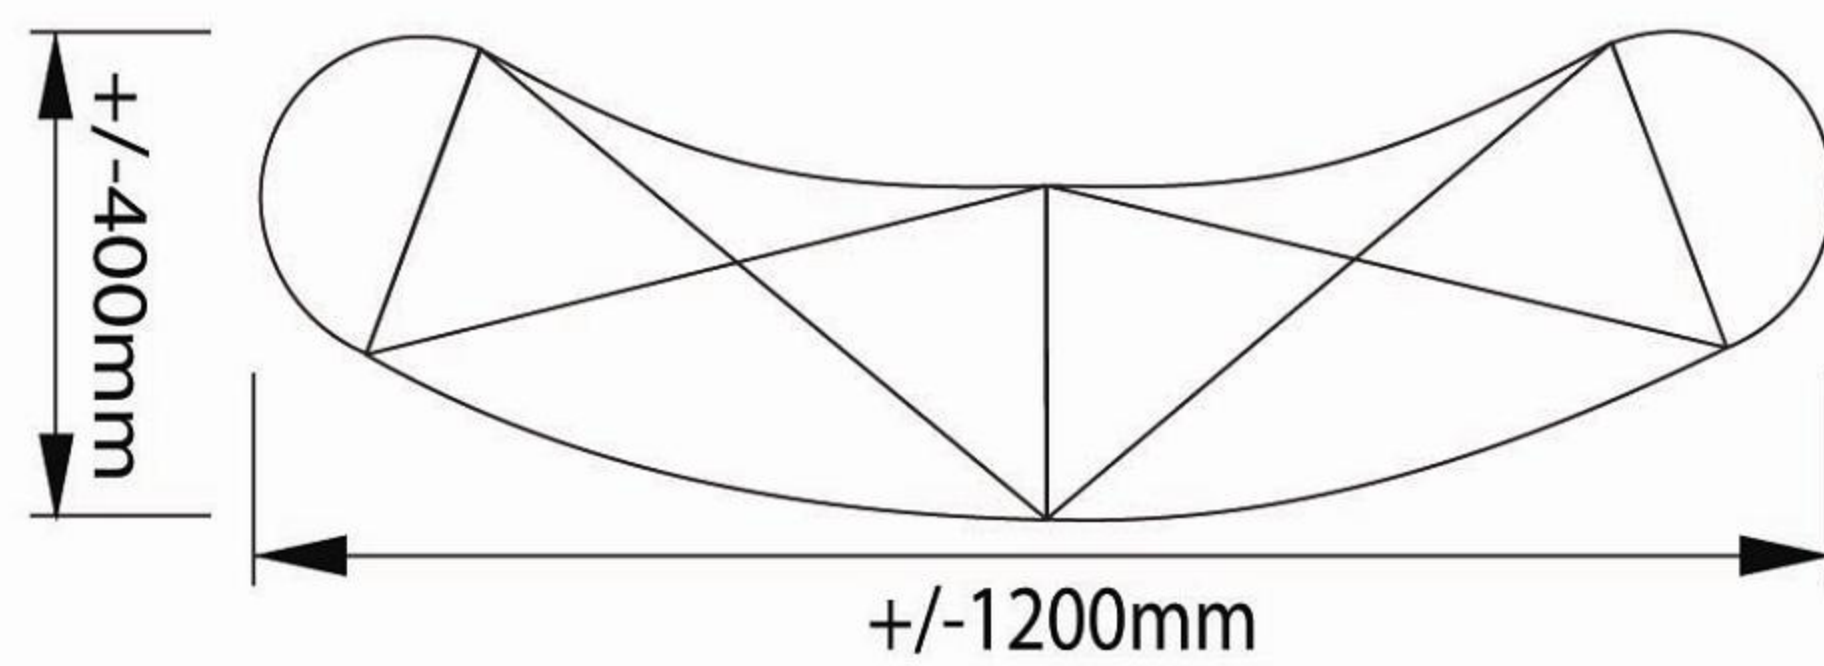

Mesa Pop-up Counter - 2 X 2 Curved System

Front View - Stand Size

Graphic Panel Size (2024mm X 885mm)

Top View - Stand Size

Remarks:

1. Single piece of graphic panel is required.

1. Above drawing shows positioning of magnetic tape and please DO NOT cut the graphic accordingly.