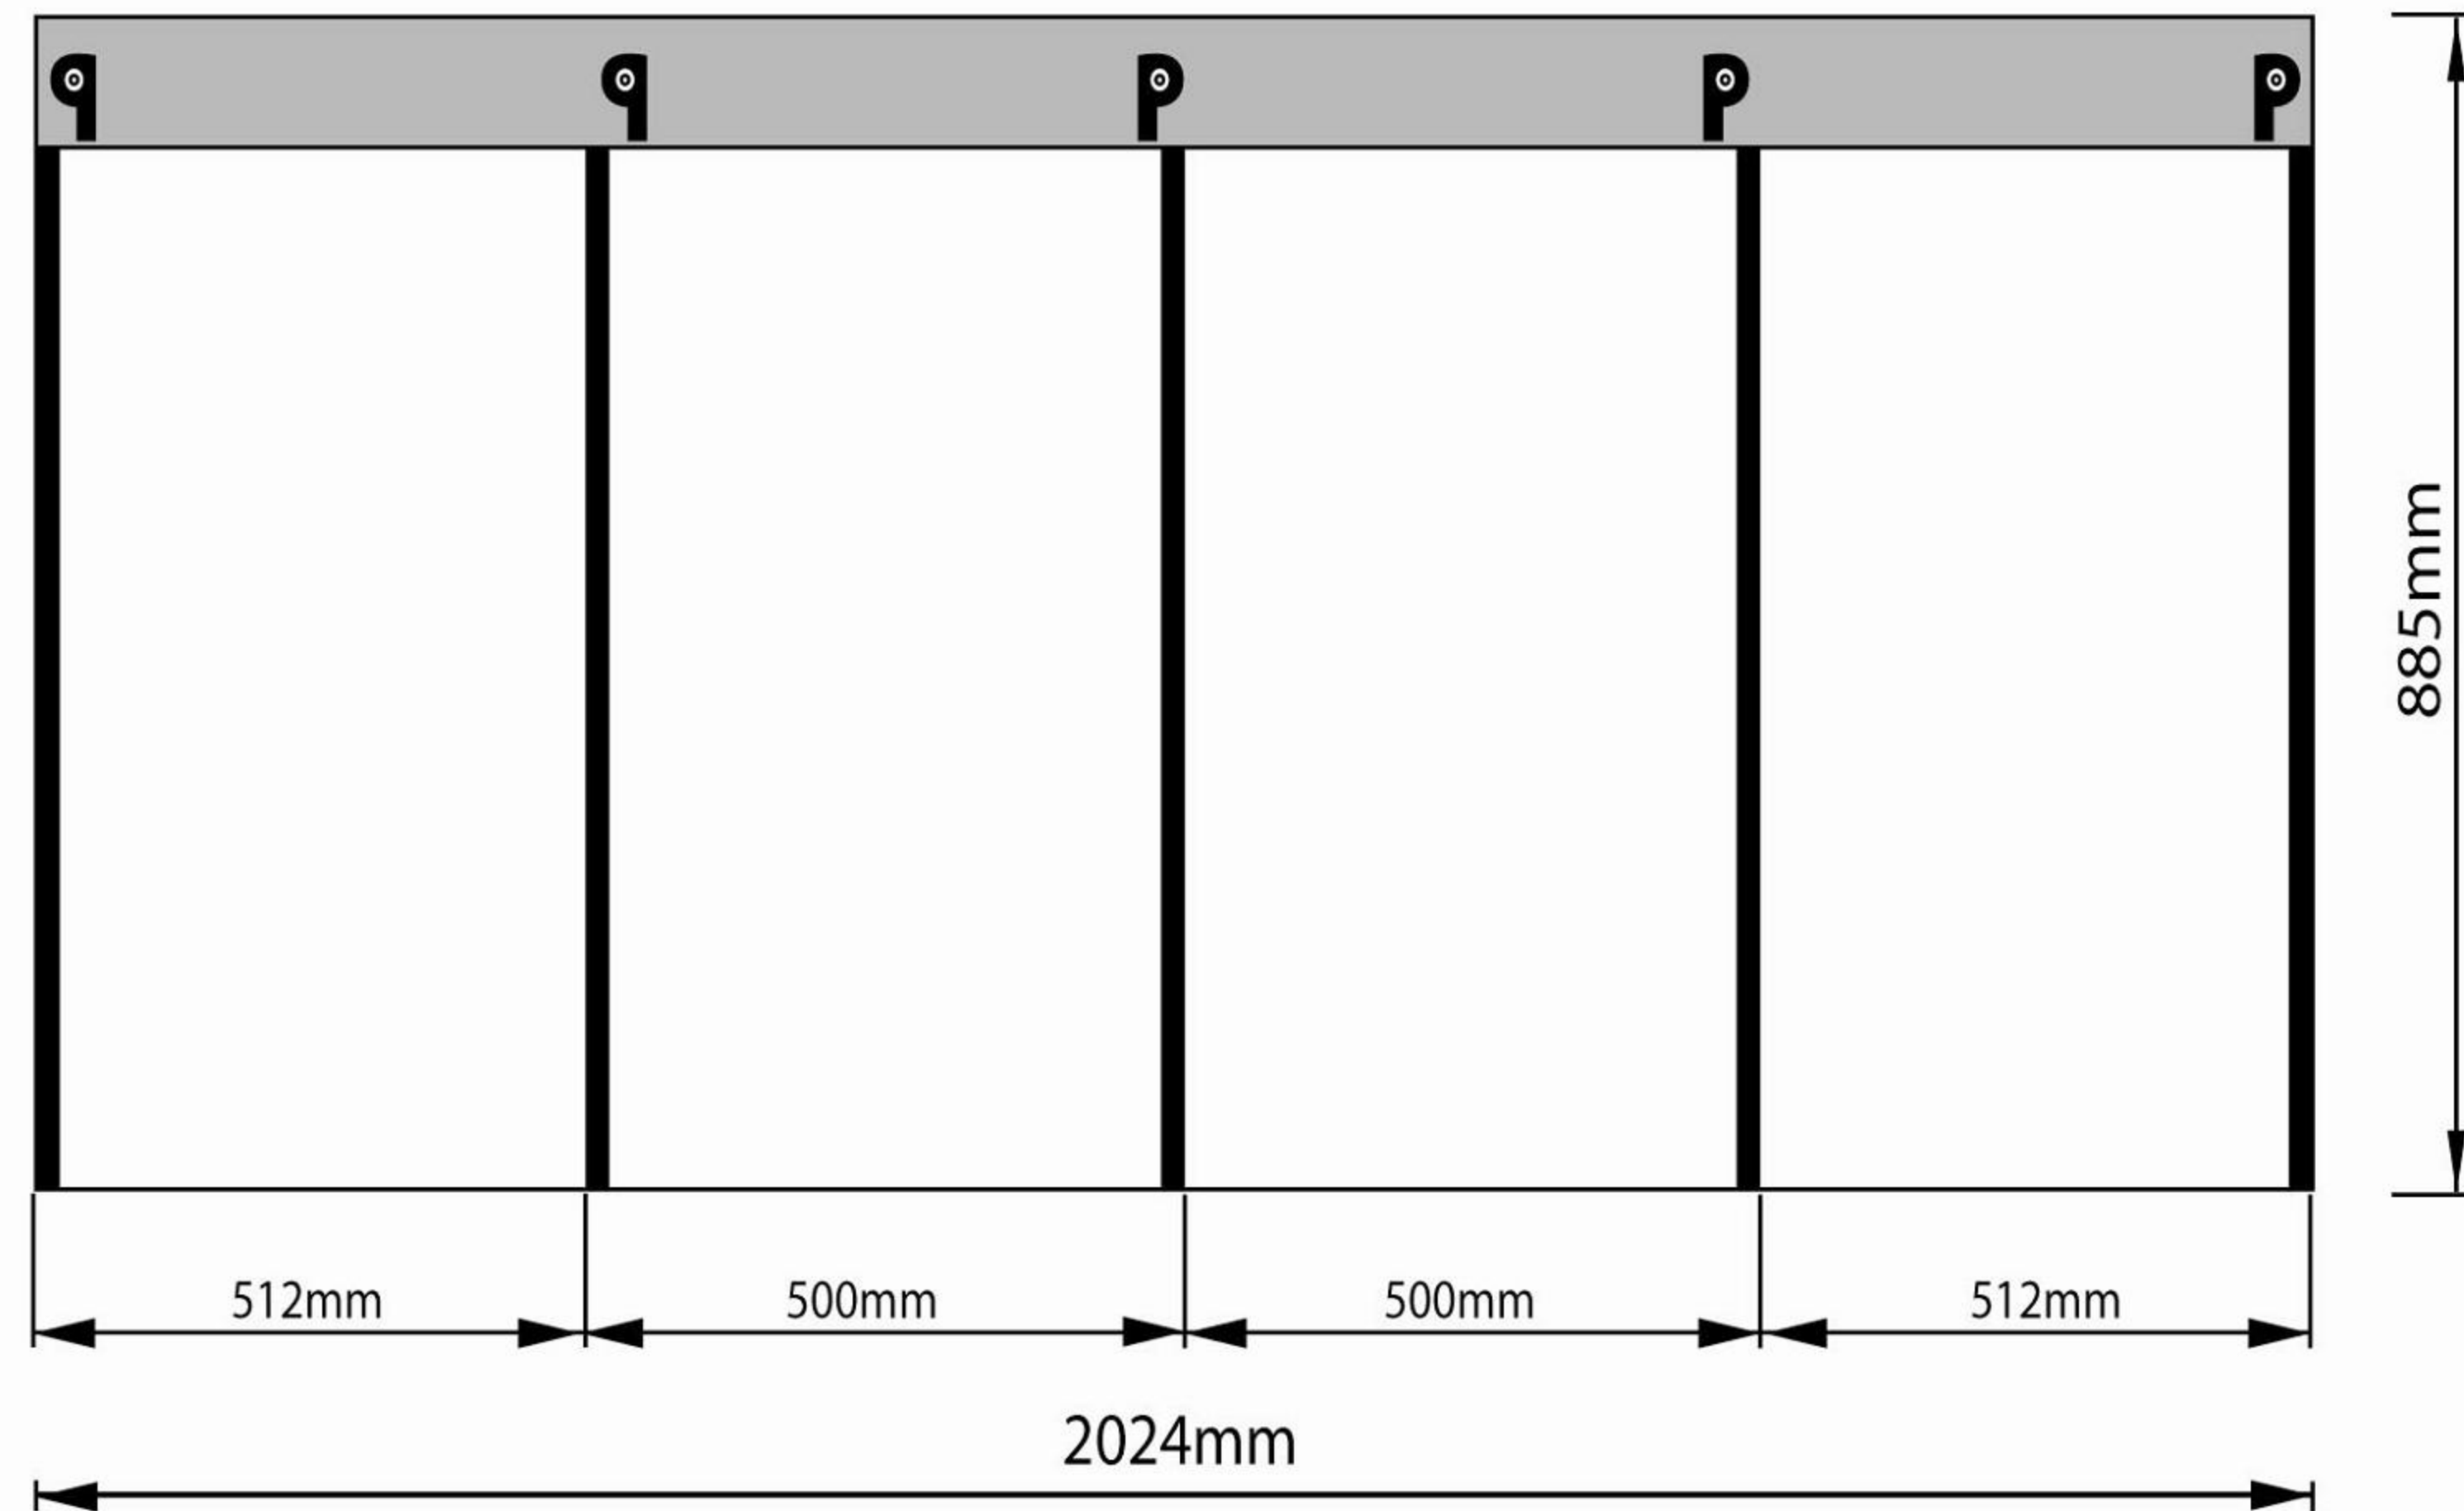

Mesa Pop-up Counter - 2 X 2 Curved System

Front View - Stand Size

Graphic Panel Size (2024mm X 885mm)

Top View - Stand Size

Remarks:

1. Single piece of graphic panel is required.

1. Above drawing shows positioning of magnetic tape and please DO NOT cut the graphic accordingly.