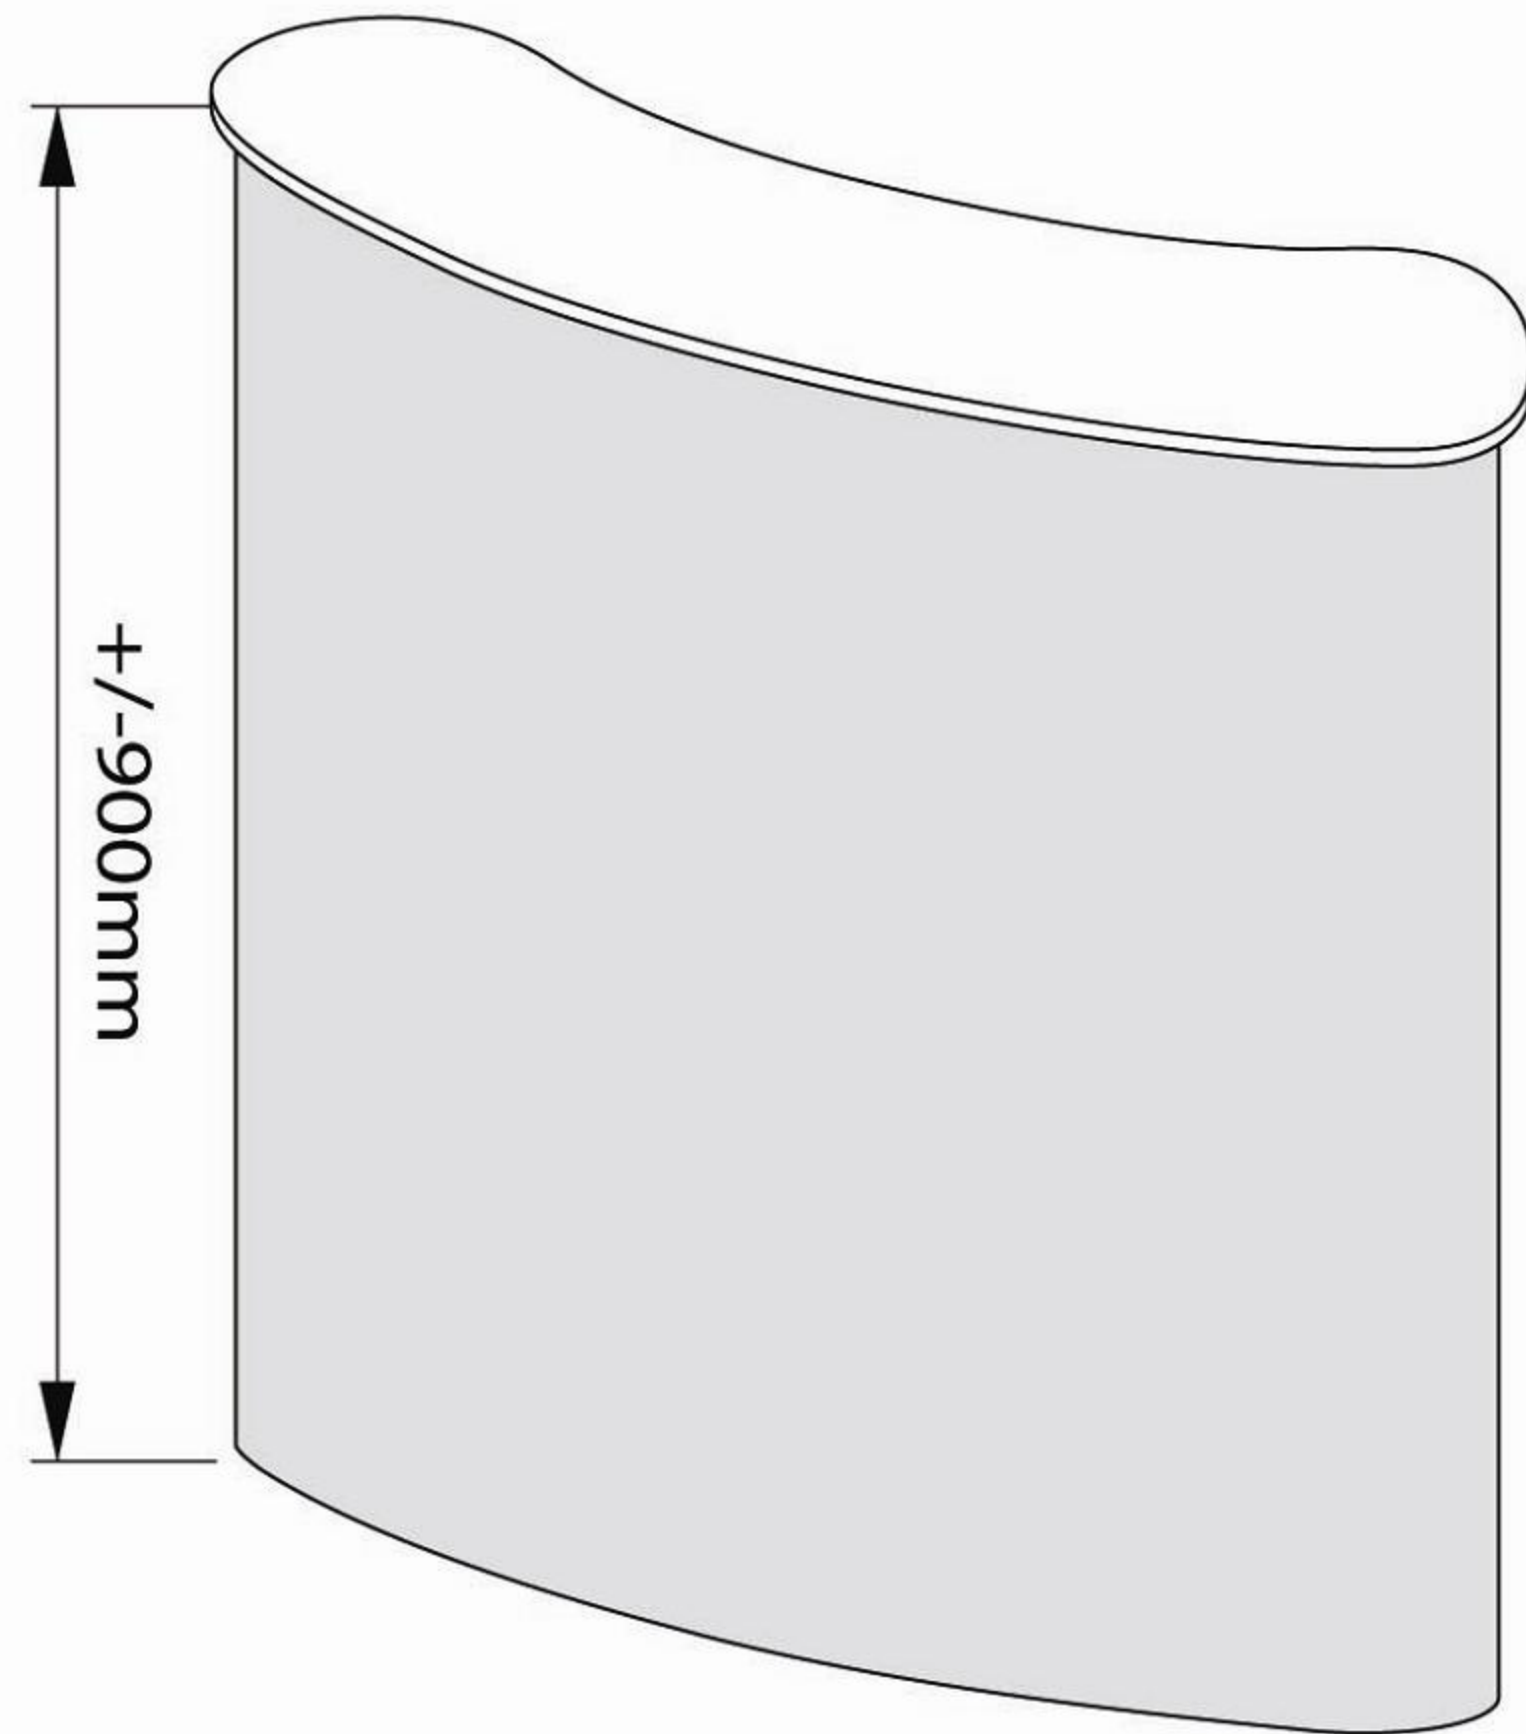

Mesa Pop-up Counter - 2 X 2 Curved System

Front View - Stand Size

Graphic Panel Size (2024mm X 885mm)

Top View - Stand Size

Remarks:

1. Single piece of graphic panel is required.

1. Above drawing shows positioning of magnetic tape and please DO NOT cut the graphic accordingly.