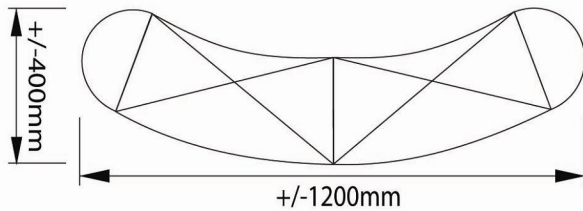

Mesa Pop-up Counter - 2 X 2 Curved System

Front View - Stand Size

Graphic Panel Size (2024mm X 885mm)

Top View - Stand Size

Remarks:

1. Single piece of graphic panel is required.

1. Above drawing shows positioning of magnetic tape and please DO NOT cut the graphic accordingly.