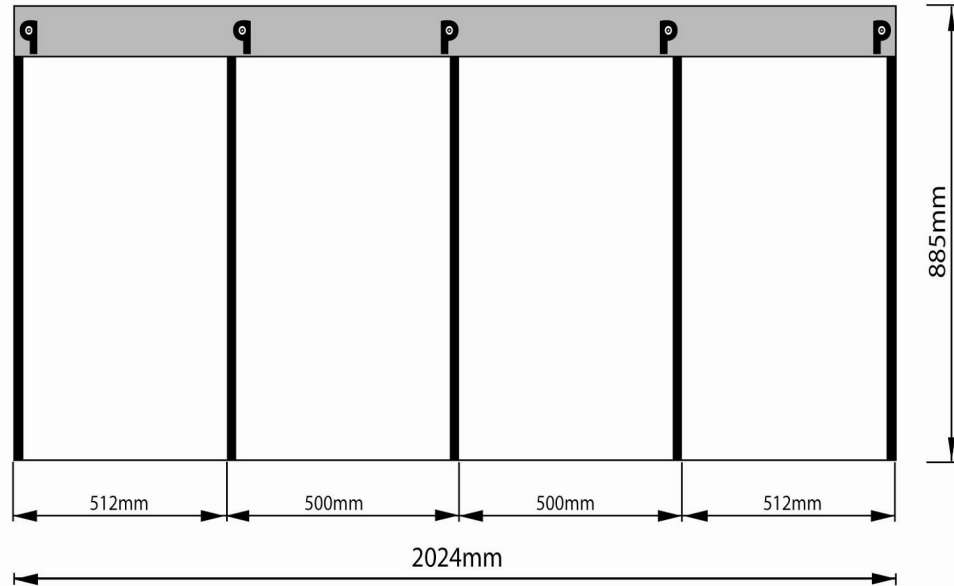

Mesa Pop-up Counter - 2 X 2 Curved System

Front View - Stand Size

Graphic Panel Size (2024mm X 885mm)

Top View - Stand Size

Remarks:

1. Single piece of graphic panel is required.

1. Above drawing shows positioning of magnetic tape and please DO NOT cut the graphic accordingly.