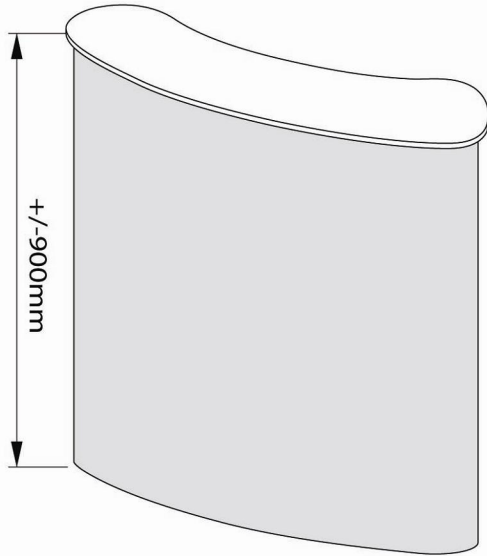

Mesa Pop-up Counter - 2 X 2 Curved System

Front View - Stand Size

Graphic Panel Size (2024mm X 885mm)

Top View - Stand Size

Remarks:

1. Single piece of graphic panel is required.

1. Above drawing shows positioning of magnetic tape and please DO NOT cut the graphic accordingly.